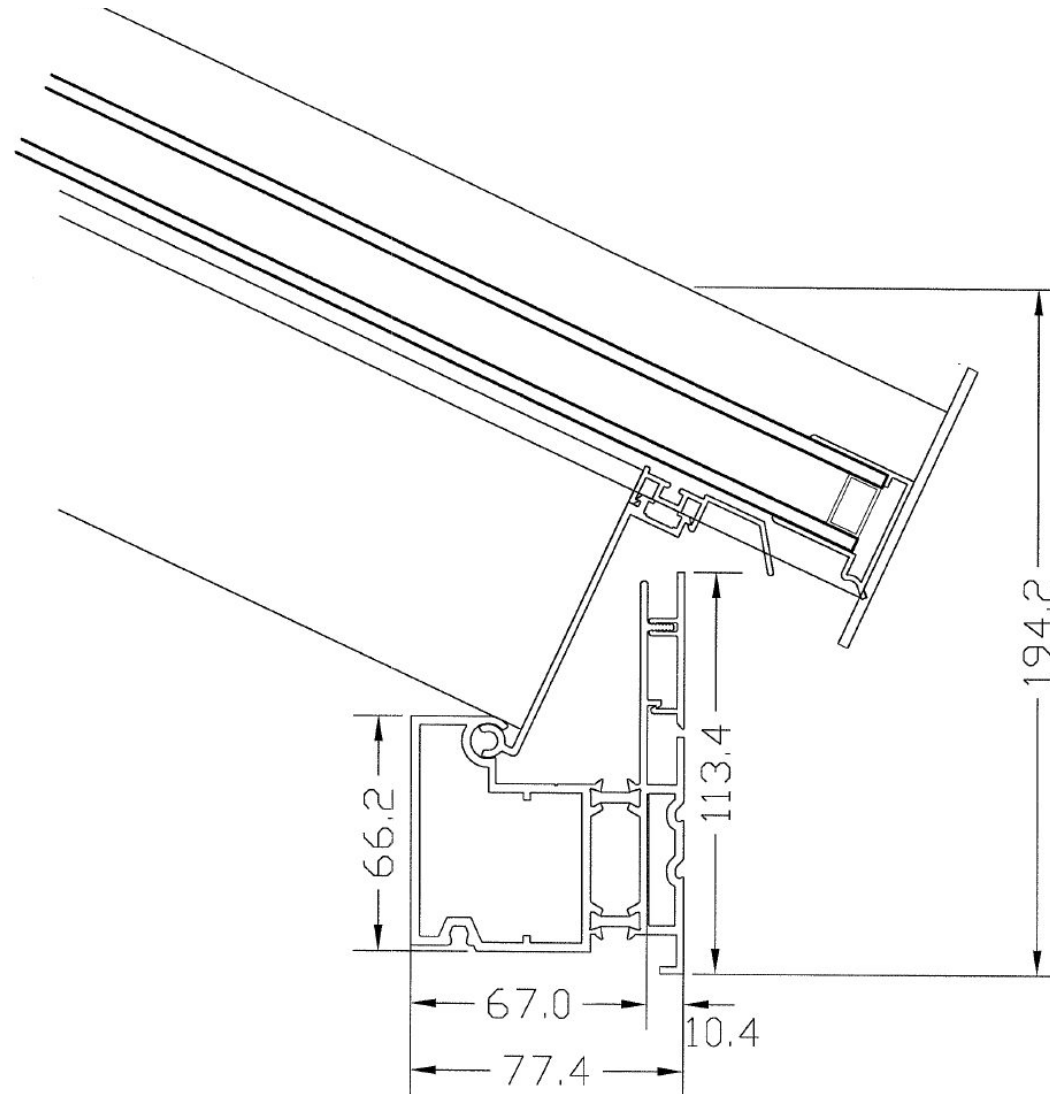

VISION-SLIMLINE ROOF LANTERN - RINGBEAM DETAIL

DRAWING: **VRL-SRL-RBD** VISION-SLIMLINE ROOF LANTERN - RINGBEAM DETAIL
Rev. 3.0 D011113

Please Note:-

Our Specifications

Whilst we endeavour to ensure our information is as up to date and accurate as possible, the sizes shown may vary slightly. Sizes may also change without notice due to newer manufacturing techniques or requirements, our information will be updated as often as possible when these changes occur.

Fitting Instructions (These are only meant as a guide)

For further help or advice call us on **0116 279 1900** or email us techsupport@visionrooflights.co.uk

Vision Rooflights Limited
6c Nursery Court, Kibworth Business Park
Harborough Road, Kibworth Harcourt
Leicestershire LE8 0EX

www.visionrooflights.co.uk