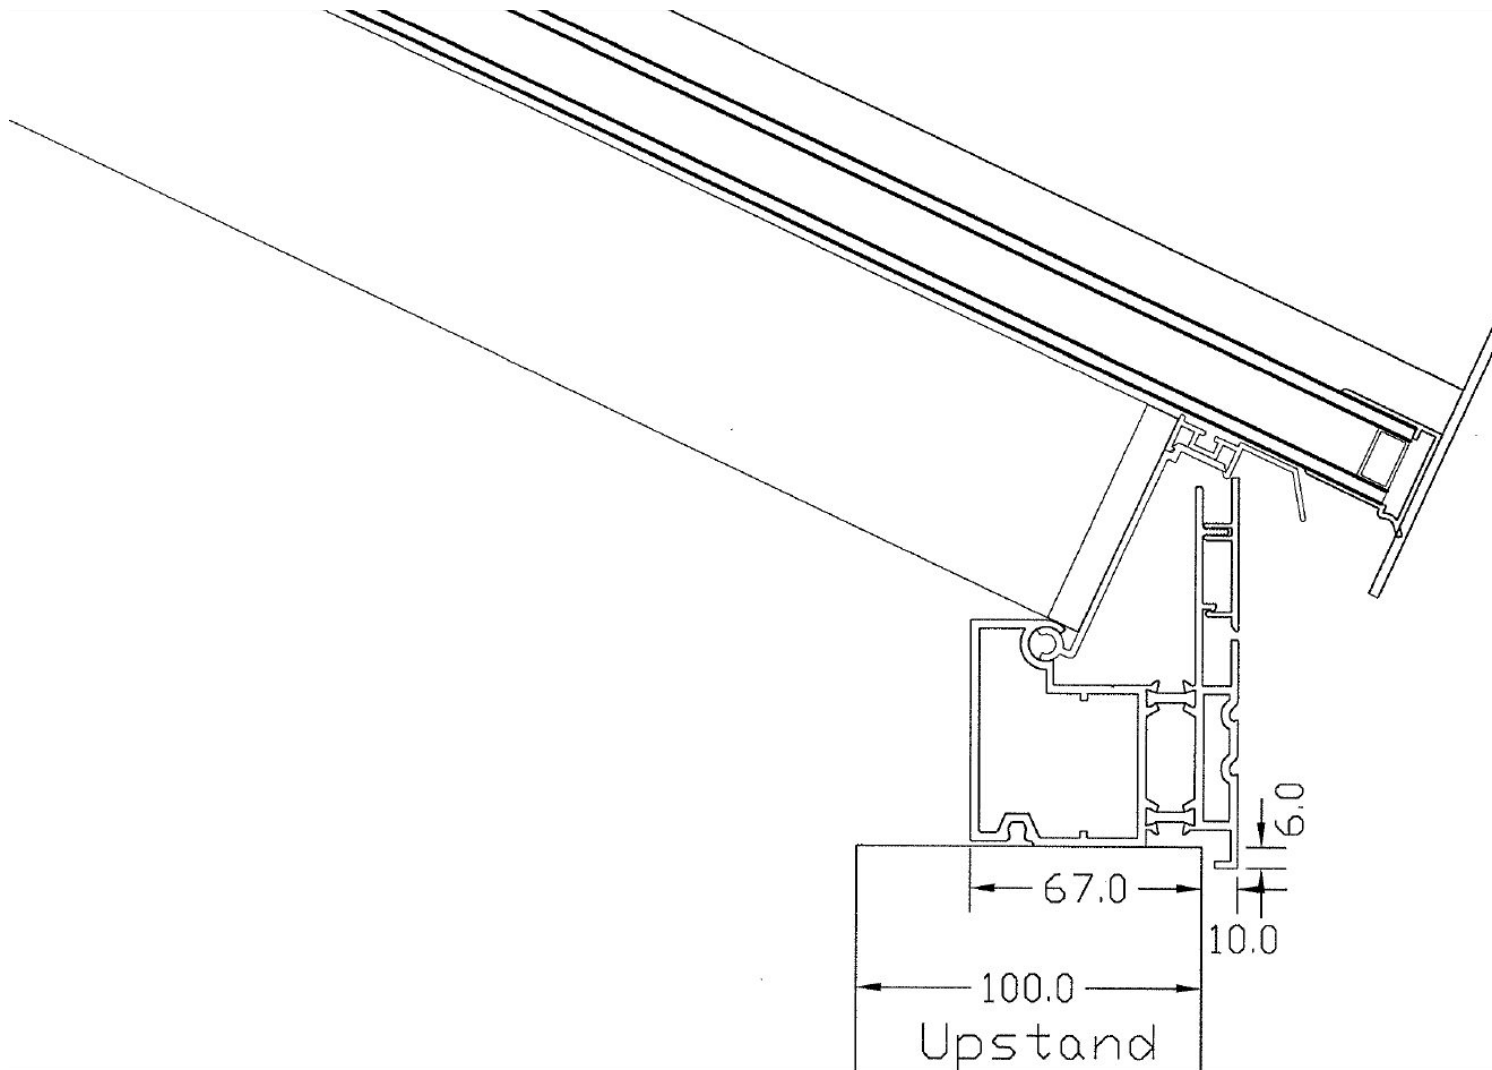

VISION-SLIMLINE ROOF LANTERN - KERB DETAIL

DRAWING: **VRL-SRL-KD** VISION-SLIMLINE ROOF LANTERN - KERB DETAIL
Rev. 3.0 D011113

Please Note:-

Our Specifications

Whilst we endeavour to ensure our information is as up to date and accurate as possible, the sizes shown may vary slightly. Sizes may also change without notice due to newer manufacturing techniques or requirements, our information will be updated as often as possible when these changes occur.

Fitting Instructions (These are only meant as a guide)

For further help or advice call us on **0116 279 1900** or email us techsupport@visionrooflights.co.uk

Vision Rooflights Limited
6c Nursery Court, Kibworth Business Park
Harborough Road, Kibworth Harcourt
Leicestershire LE8 0EX

www.visionrooflights.co.uk